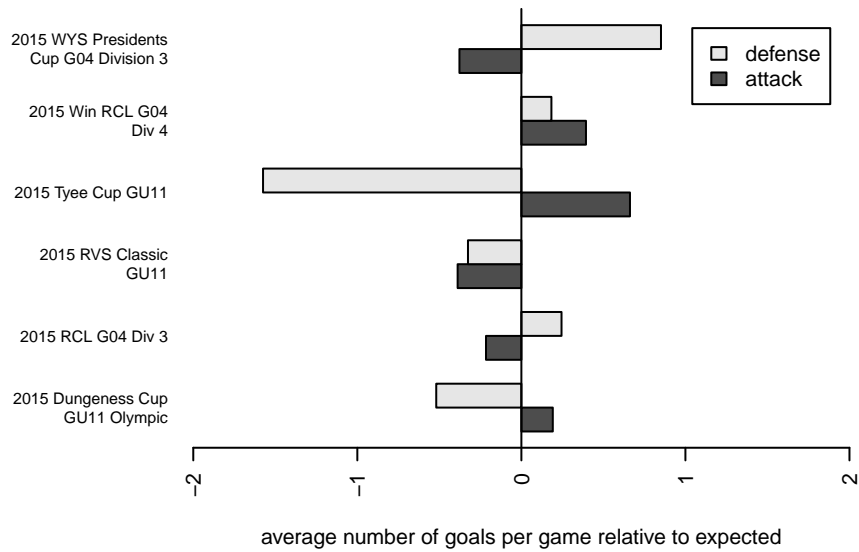

**attack and defense variance (black dot)
relative to other teams
and top 10 in region**

**attack and defense rating
relative to others at age
and all opponents in last 13 months**

Performance relative to 13 month average