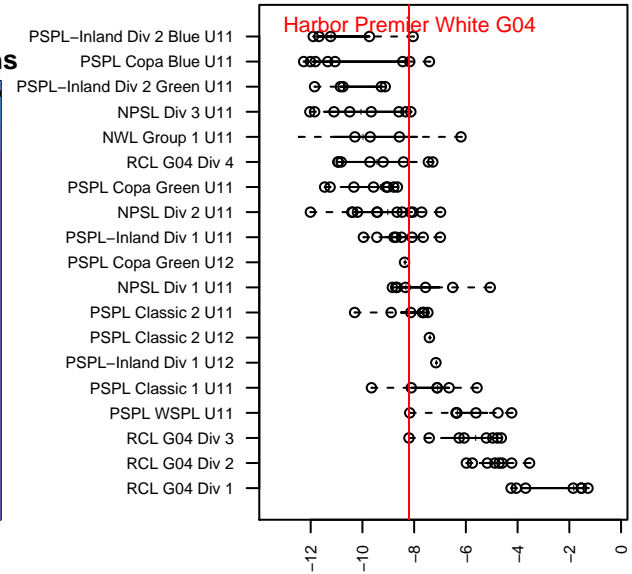

**attack and defense variance (black dot)
relative to other teams
and top 10 in region**

**attack and defense rating
relative to others at age
and all opponents in last 13 months**

Performance relative to 13 month average