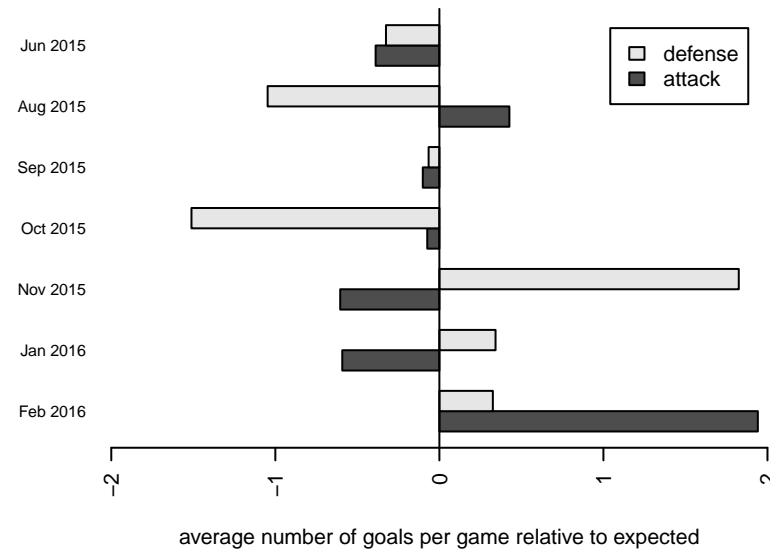

Performance relative to 13 month average