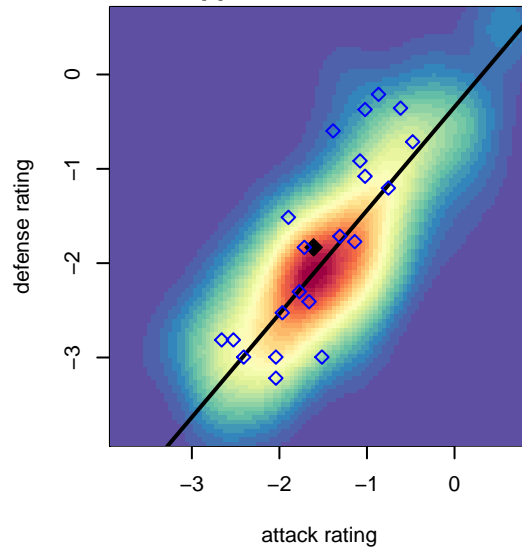

**attack and defense variance (black dot)
relative to other teams
and top 10 in region**

**attack and defense rating
relative to others at age
and all opponents in last 13 months**

Performance relative to 13 month average