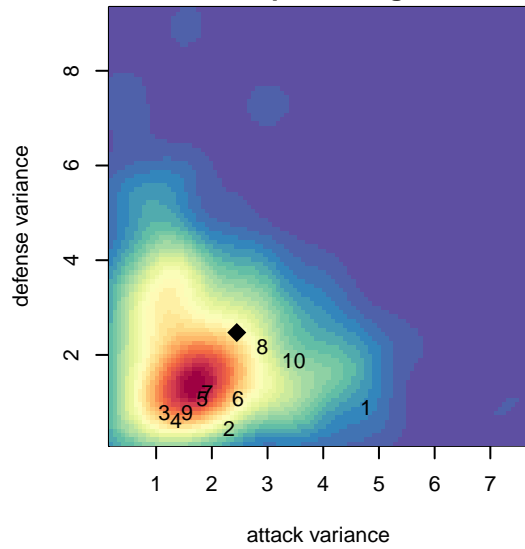

**attack and defense variance (black dot)
relative to other teams
and top 10 in region**

**attack and defense rating
relative to others at age
and all opponents in last 13 months**

Performance relative to 13 month average